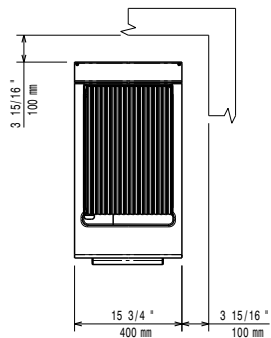

Front

Sida

EQ = Ekvipotential skruv
G = Gasanslutning

Topp

Gas

Gas, effekt:	8 kW
Standardgasleverans	Natural Gas
Gastyp alternativ:	LPG; Stadsgas
Gasintag:	3/4"

Viktig information

If appliance is set up or next to or against temperature sensitive furniture or similar, a safety gap of approximately 150 mm should be maintained or some form of heat insulation fitted.

Nettovikt:	40 kg
Fraktvikt:	57 kg
Frakthöjd:	1180 mm
Fraktbredd:	460 mm
Fraktdjup:	810 mm
Fraktvolym:	0.44 m ³
[NOT TRANSLATED]	N7GG